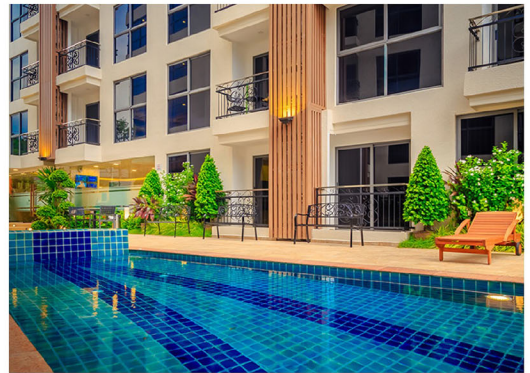

Floor	Unit	Type	Size(sqm)	Foreign Price	Thai Price
2	202	1 BedRoom	32.46	0.00	2,888,940.00

Sinking fund Baht 90 per sqm - one time payment  
Maintenance Fee Baht 40 per sqm.