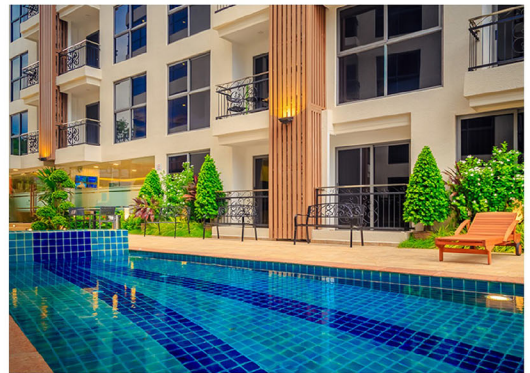

Floor	Unit	Type	Size(sqm)	Foreign Price	Thai Price
2	204	1 BedRoom	32.56	0.00	2,897,840.00
3	303	1 BedRoom	59.37	0.00	5,402,670.00

* Sinking fund Baht 600 per sqm - one time payment
 * Maintenance Fee Baht 40 per sqm.